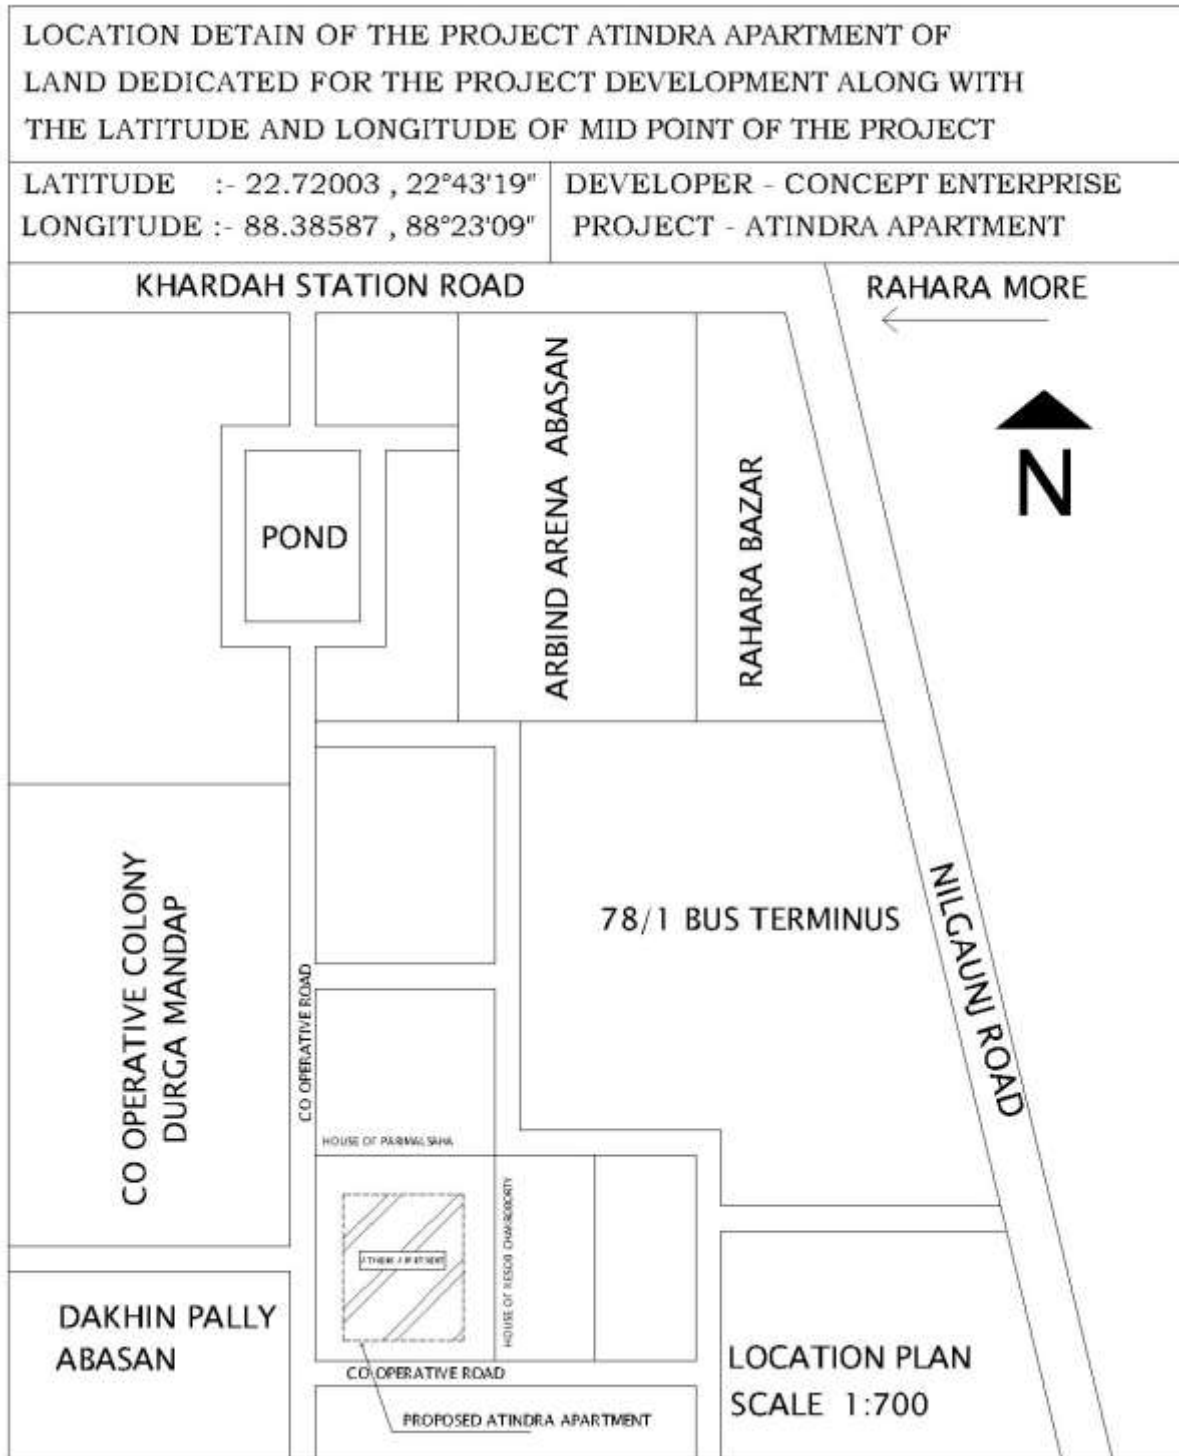

CONCEPT ENTERPRISE

JAFARPUR PANCHANANTALA PATHAGAR PIN 700122, MoB 9804590077

Ref no.....

Date...

For CONCEPT ENTERPRISE
Rat K. Bhagat
Partner